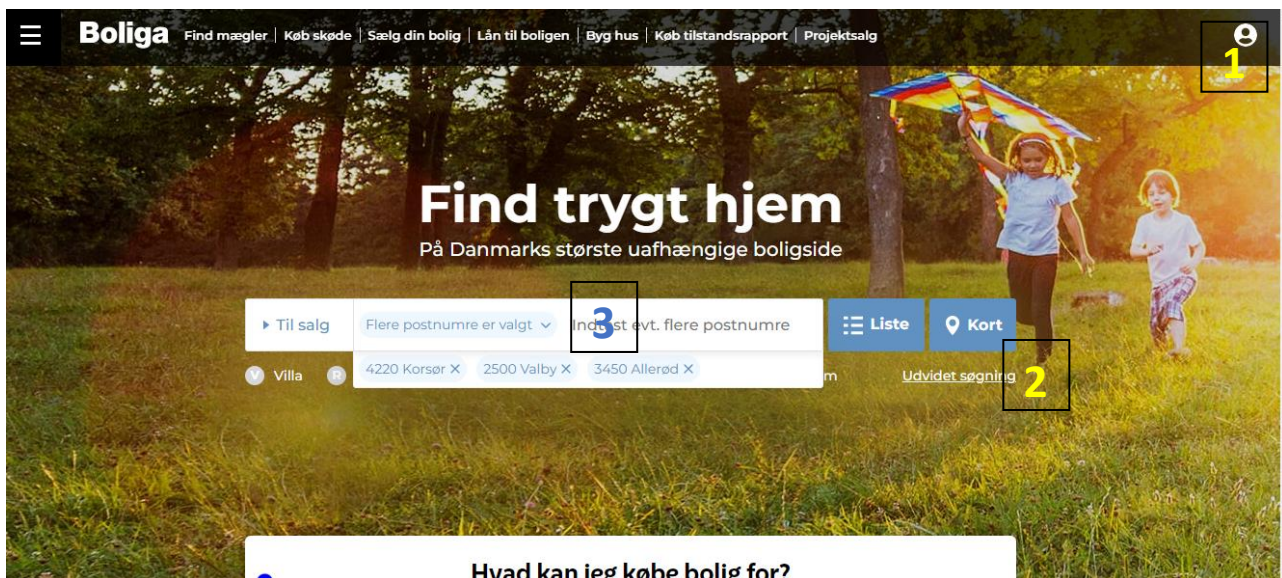

Test strategy of ng-click-outside replacement.

1. Navigate to <http://gh.boliga.dk/>
2. Click on button at yellow 1. A dropdown opens. Click outside the dropdown. Dropdown closes.
3. Click on "Udvid søgning" at yellow 2. A dropdown opens. Click outside the dropdown. Dropdown closes.
4. In text box at the blue 3, add at least two postal codes. A dropdown appears. Expand dropdown. Remove one postal code. Finally ensure that clicking outside the dropdown closes the dropdown.

5. Navigate to <http://gh.boliga.dk/resultat?searchTab=0#udvidetsoegning>. Click outside the dropdown. (at eg. 5 or elsewhere outside the box). Dropdown closes.

6. On same page click "Udvidet søgning". A dropdown opens. Click outside the dropdown. Dropdown closes.