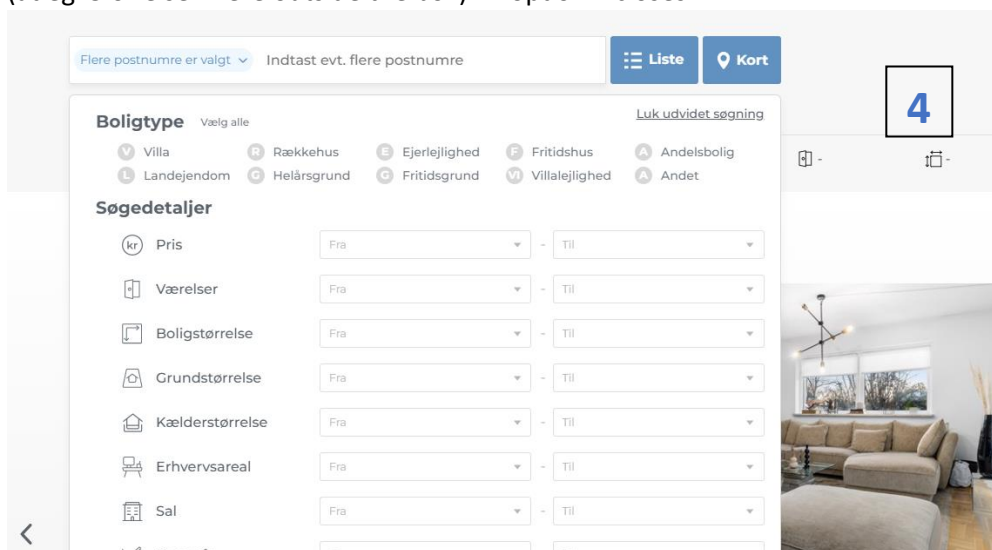

Test strategy of ng-click-outside replacement.

1. Navigate to <http://gh.boliga.dk/>
2. Click on button at yellow 1. A dropdown opens. Click outside the dropdown. Dropdown closes.
3. Click on "Udvid søgning" at yellow 2. A dropdown opens. Click outside the dropdown. Dropdown closes.
4. In text box at the blue 3, add at least two postal codes. A dropdown appears. Expand dropdown. Remove one postal code. Finally ensure that clicking outside the dropdown closes the dropdown.

5. Navigate to <http://gh.boliga.dk/resultat?searchTab=0#udvidetsoegning>. Click outside the dropdown. (at eg. 5 or elsewhere outside the box). Dropdown closes.

6. On same page click "Udvidet søgning". A dropdown opens. Click outside the dropdown. Dropdown closes.